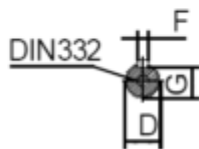

Data Sheet

Article number: 250305500226

Description: Kleedrive T3C 250M-2 55.0KW 2800 rpm
3x400/690V 50HZ IP55 B34 Eff=93.2%

Measures

A = 406	F = 18	P =
AA = 484	G = 53	R =
AC = Ø506	H = 250	S = -
AD = 616	HD = 366	T =
B = 349	K = Ø24	TBH = 260
C = 168	L = 915	TBS = 233
D = Ø60	M =	TBW = 218
E = 140	N =	