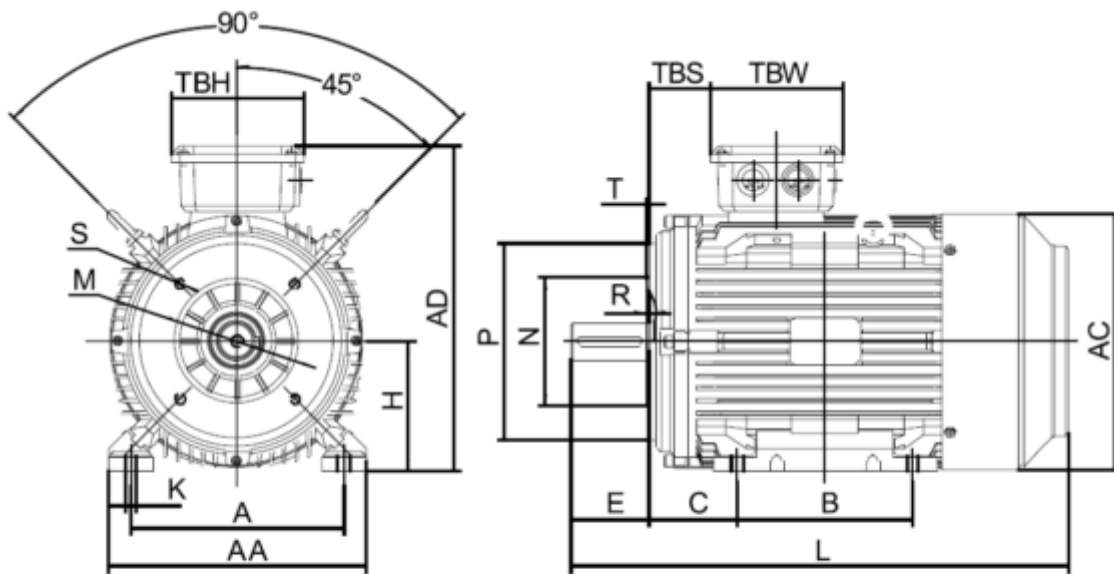

Data Sheet

Article number: 250305500226

Description: Kleedrive T3C 250M-2 55.0KW 2800 rpm
3x400/690V 50HZ IP55 B34 Eff=93.2%

Measures

A = 406	F = 18	P =
AA = 484	G = 53	R =
AC = Ø506	H = 250	S = -
AD = 616	HD = 366	T =
B = 349	K = Ø24	TBH = 260
C = 168	L = 915	TBS = 233
D = Ø60	M =	TBW = 218
E = 140	N =	